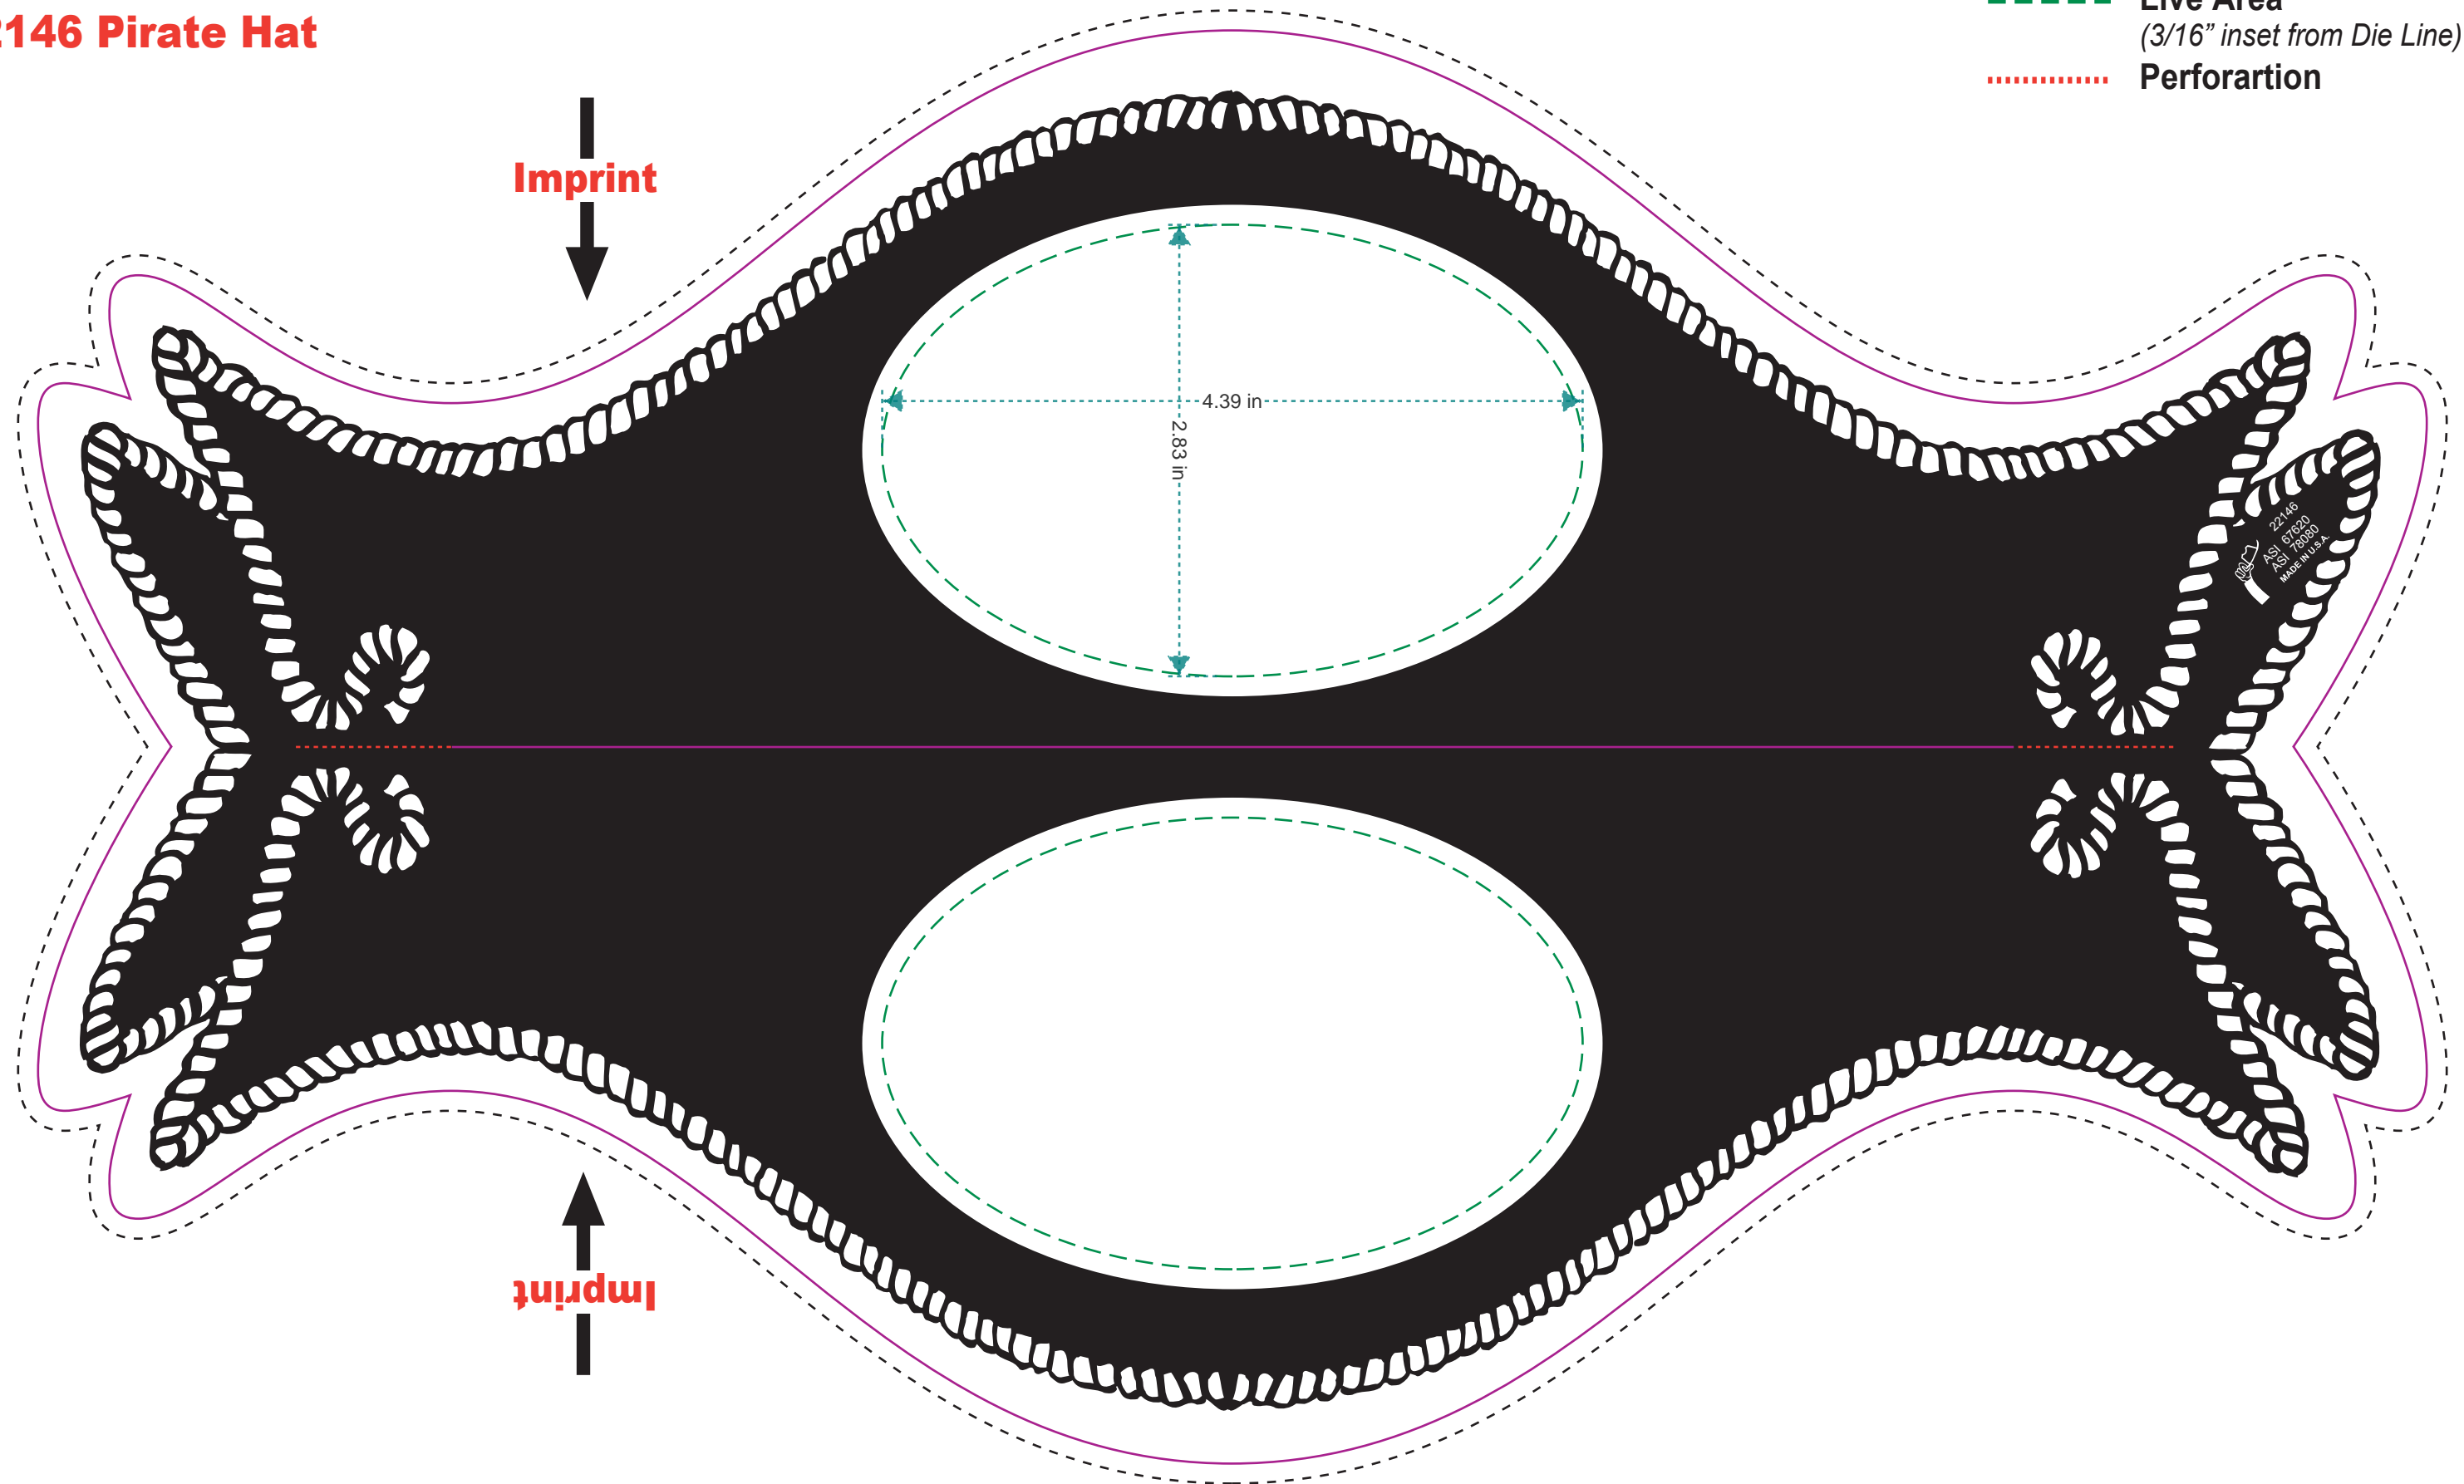

Actual size

Width: 15 in.

Height: 9 in.

22146 Pirate Hat

Stock art is not pre-printed
and may be edited or removed

- **Bleed Line**
(1/8" offset from Die Line)
- **Die Line**
(represents actual cut product)
- - - - **Live Area**
(3/16" inset from Die Line)
- **Perforation**

Please keep all text and graphics inside the Live Area unless the graphic element is intended to bleed. Borders, if included, should bleed outward from the Live Area. Please model spot colors using the Pantone solid coated Matching System
Please submit all Fonts and Links for output with your Final Composite.